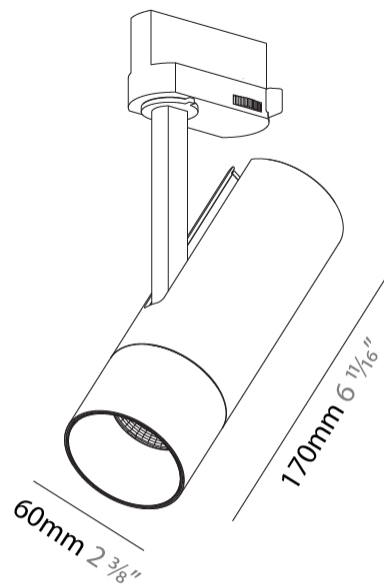

GENERAL

Series: Imagine
Subseries: Imagine 60
Brand: Prolicht
Division: Architectural
Mounting Type: Track
Mounting Location: Ceiling

PHYSICAL

Shape: Cylinder
Diameter (mm): 60
Diameter (in): 2 ³/₈
Height (mm): 170
Height (in): 6 ¹¹/₁₆
Max. Overall Height (mm): 190
Max. Overall Height (in): 7 ¹/₂
Light Distribution: Adjustable / Direct
Weight (kg): 0.564
Weight (lbs): 1 1/4
Fixture Finish: SSR / BKV / CWI / CRY / HAB / UFT / ITA / RUA / FTG / MYG / LOD / PUS / FRO / FUP / KIA / POP / BLS / SPG / MEY / GOH / GUM / CHC / COM / ABZ / JAG / OBR / MOS / ROR
Fixture Material: Aluminum Die Cast

ELECTRICAL

Lamp Type: LED (Zhaga Standard)
Input Wattage (W): 15.5
Total Output Wattage (W): 14
Dimming: Tri-Mode (Non-Dimming and Phase Dimming (120Vac only) and 0-10V Dimming)
Driver Included: Yes
Driver Location: Integrated
Driver Type: Constant Current - Universal
Driver Class: Class 2
Input Voltage (V): 120 - 277
Constant Current (MA): 350

LED

Number of LEDs: 1
Color Temperature (°K): 2700 / 3000 / 3500 / 4000
Max. Delivered Lumen (lm): 930 / 960 / 1009 / 1030
CRI: >90 CRI
Lamp Life (hrs): 50000

OPTICAL

Reflector°: 20 / 40 / 60

RATINGS AND CERTIFICATIONS

Certified By: Certified for North American Standards
IP rating: IP20