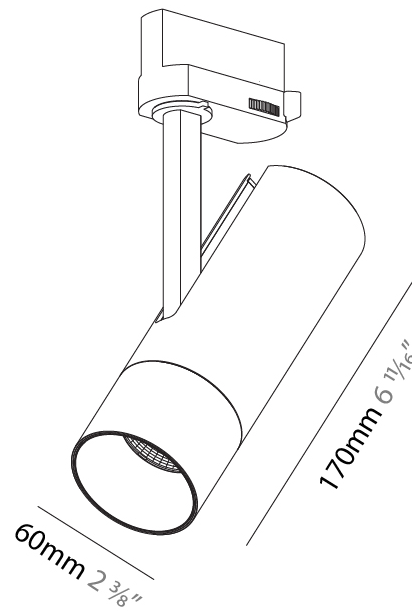

GENERAL

Series: Imagine
 Subseries: Imagine 60
 Brand: Prolicht
 Division: Architectural
 Mounting Type: Track
 Mounting Location: Ceiling

PHYSICAL

Shape: Cylinder
 Diameter (mm): 60
 Diameter (in): 2 ³/₈
 Height (mm): 170
 Height (in): 6 ¹¹/₁₆
 Max. Overall Height (mm): 190
 Max. Overall Height (in): 7 ¹/₂
 Light Distribution: Adjustable / Direct
 Weight (kg): 0.522
 Weight (lbs): 1.15
 Fixture Finish: SSR / BKV / CWI / CRY / HAB / UFT / ITA / RUA / FTG / MYG / LOD / PUS / FRO / FUP / KIA / POP / BLS / SPG / MEY / GOH / GUM / CHC / COM / ABZ / JAG / OBR / MOS / ROR
 Holder Finish: BLK / WHI / SIL
 Fixture Material: Aluminum Die Cast

OPTICAL

Optic°: Lens Pack - No Lens / Linear Spread Lens / Honeycomb / Spread Lens
 Beam Angle: 12

RATINGS AND CERTIFICATIONS

Certified By: Certified for North American Standards
 IP rating: IP20

PROJECT	
TYPE	
SPECIFIER	
QUANTITY	
DATE	